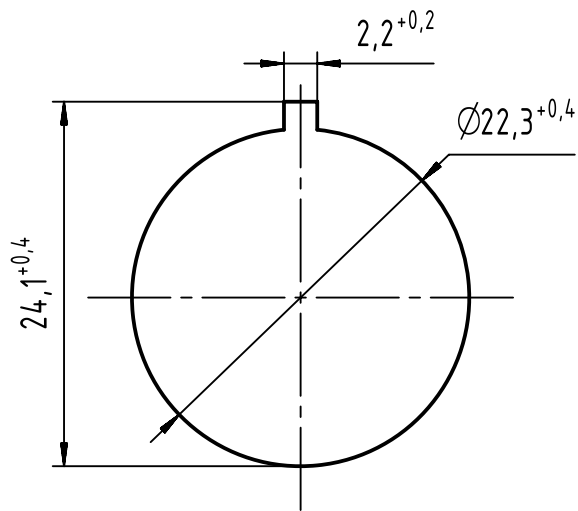

1 2 3 4 5 6

A

B

C

D

PANEL CUT DIMENSIONS

	All rights reserved Department EC PD - RO	All Dimensions in mm Original Size DIN A4		Scale 2:1	Free size tol.	Ref. Sub.
		Created by TAMAS	Inspected by AVRAM	Standardisation HOFFMANN	Date 2017-07-07	State Final Release
HARTING Electronics GmbH D-32339 Espelkamp		Title har-port USB 2.0 B-A coupler silver			Doc-Key / ECM-Nr. 100730620/UGD/000/A 500000121922	
		Type TB	Number 09454521906		Rev. A	Page 1/1