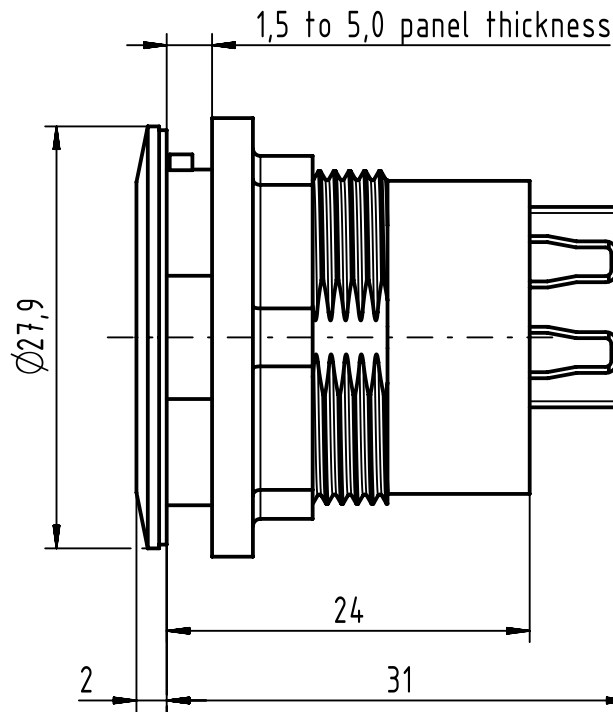

1 2 3 4 5 6

A

B

C

D

PANEL CUT DIMENSIONS

	All rights reserved Department EC PD - RO	All Dimensions in mm Original Size DIN A4		Scale 2:1	Free size tol.	Ref. Sub.
		Created by TAMAS	Inspected by AVRAM	Standardisation HOFFMANN	Date 2017-07-07	State Final Release
HARTING Electronics GmbH D-32339 Espelkamp		Title har-port USB 2.0 B-A coupler silver			Doc-Key / ECM-Nr. 100730620/UGD/000/A 500000121922	
		Type TB	Number 09454521906		Rev. A	Page 1/1